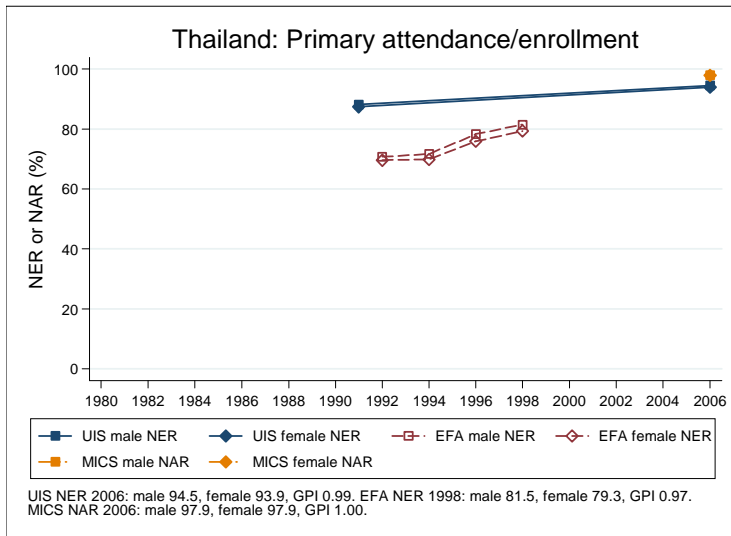

Education statistics: Thailand

UNICEF, Division of Policy and Practice, Statistics and Monitoring Section, www.childinfo.org, May 2008

Administrative data: UNESCO Institute for Statistics

Thailand

Population (1,000)	Total	Male	Female
Preschool age, 2006	2684	1378	1306
Primary school age, 2006	5417	2795	2622
Secondary school age, 2006	5802	2980	2822
Total population, all ages, 2007	63884	31105	32779
Official school age (years)	Entrance age	Graduation age	Duration
Preschool, 2006	3	5	3
Primary school, 2006	6	11	6
Secondary school, 2006	12	17	6
Compulsory education, 2006	6	14	9
Net enrolment ratio (%)	Total	Male	Female
Preschool NER, 2006	84.3	83.8	84.9
Primary school NER, 2006	94.2	94.5	93.9
Secondary school NER, 2006	71.0	67.5	74.7
Gross enrolment ratio (%)	Total	Male	Female
Preschool GER, 2006	91.7	91.1	92.4
Primary school GER, 2006	107.9	107.8	107.9
Secondary school GER, 2006	78.1	74.8	81.5
Entrance and transition (%)	Total	Male	Female
Primary net intake rate			
Primary gross intake rate, 1999	109.5	111.5	107.4
Primary entrants with ECCE			
Transition rate primary-secondary			
Repetition and completion	Total	Male	Female
Primary repetition rate (%), 1999	3.5	3.4	3.5
Secondary repetition rate (%)			
Survival rate to grade 5 (%)			
Survival rate to last primary grade (%)			
Primary completion rate (%), 1999	96.0	96.3	95.8
School life expectancy (years), 2006	11.2	11.0	11.5
Teaching staff	Pupil/teacher ratio	% trained teachers	% female teachers
Preschool, 2006	24.9		78.0
Primary school, 2006	18.3		59.7
Secondary school, 2006	21.7		55.1
Public expenditure per student as % of GDP per capita			
Primary school, 2004	14.1		
Secondary school, 2004	15.5		
Total public expenditure on education			
As % of GDP, 2005	4.2		
As % of total government expenditure, 2005	25.0		