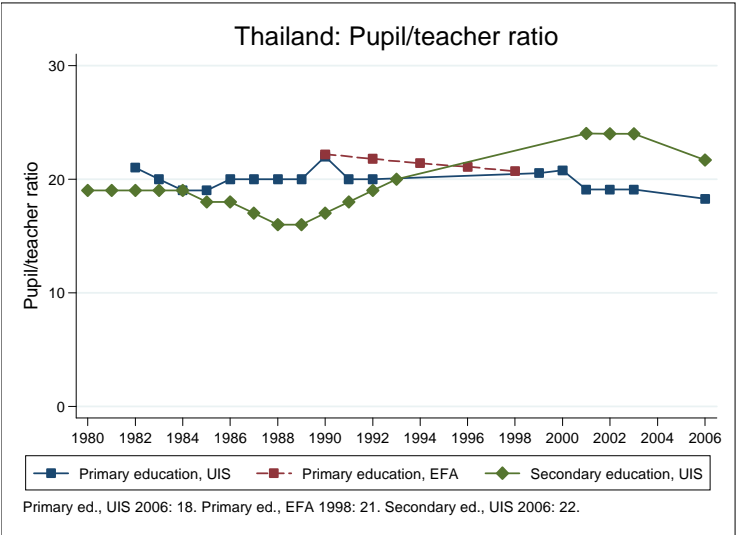

Education statistics: Thailand

UNICEF, Division of Policy and Practice, Statistics and Monitoring Section, www.childinfo.org, May 2008

Administrative data: UNESCO Institute for Statistics

Thailand

Population (1,000)	Total	Male	Female
Preschool age, 2006	2684	1378	1306
Primary school age, 2006	5417	2795	2622
Secondary school age, 2006	5802	2980	2822
Total population, all ages, 2007	63884	31105	32779
Official school age (years)	Entrance age	Graduation age	Duration
Preschool, 2006	3	5	3
Primary school, 2006	6	11	6
Secondary school, 2006	12	17	6
Compulsory education, 2006	6	14	9
Net enrolment ratio (%)	Total	Male	Female
Preschool NER, 2006	84.3	83.8	84.9
Primary school NER, 2006	94.2	94.5	93.9
Secondary school NER, 2006	71.0	67.5	74.7
Gross enrolment ratio (%)	Total	Male	Female
Preschool GER, 2006	91.7	91.1	92.4
Primary school GER, 2006	107.9	107.8	107.9
Secondary school GER, 2006	78.1	74.8	81.5
Entrance and transition (%)	Total	Male	Female
Primary net intake rate			
Primary gross intake rate, 1999	109.5	111.5	107.4
Primary entrants with ECCE			
Transition rate primary-secondary			
Repetition and completion	Total	Male	Female
Primary repetition rate (%), 1999	3.5	3.4	3.5
Secondary repetition rate (%)			
Survival rate to grade 5 (%)			
Survival rate to last primary grade (%)			
Primary completion rate (%), 1999	96.0	96.3	95.8
School life expectancy (years), 2006	11.2	11.0	11.5
Teaching staff	Pupil/teacher ratio	% trained teachers	% female teachers
Preschool, 2006	24.9		78.0
Primary school, 2006	18.3		59.7
Secondary school, 2006	21.7		55.1
Public expenditure per student as % of GDP per capita			
Primary school, 2004	14.1		
Secondary school, 2004	15.5		
Total public expenditure on education			
As % of GDP, 2005	4.2		
As % of total government expenditure, 2005	25.0		