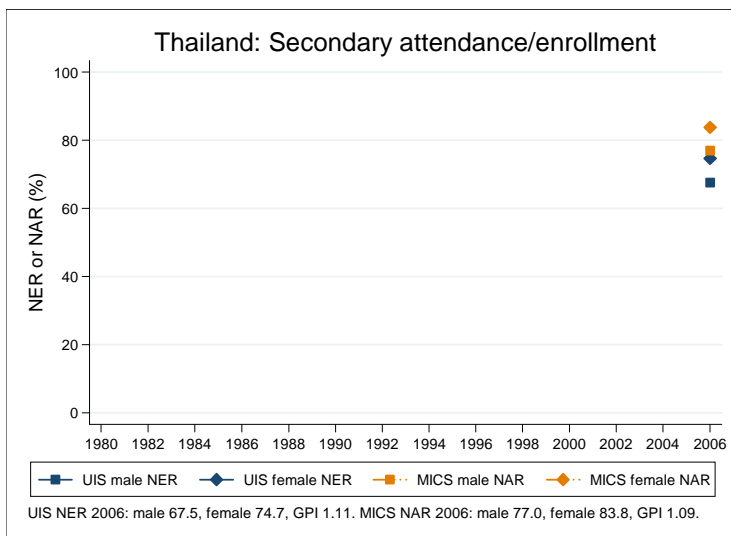

Education statistics: Thailand

UNICEF, Division of Policy and Practice, Statistics and Monitoring Section, www.childinfo.org, May 2008

Administrative data: UNESCO Institute for Statistics

Thailand

Population (1,000)	Total	Male	Female
Preschool age, 2006	2684	1378	1306
Primary school age, 2006	5417	2795	2622
Secondary school age, 2006	5802	2980	2822
Total population, all ages, 2007	63884	31105	32779
Official school age (years)	Entrance age	Graduation age	Duration
Preschool, 2006	3	5	3
Primary school, 2006	6	11	6
Secondary school, 2006	12	17	6
Compulsory education, 2006	6	14	9
Net enrolment ratio (%)	Total	Male	Female
Preschool NER, 2006	84.3	83.8	84.9
Primary school NER, 2006	94.2	94.5	93.9
Secondary school NER, 2006	71.0	67.5	74.7
Gross enrolment ratio (%)	Total	Male	Female
Preschool GER, 2006	91.7	91.1	92.4
Primary school GER, 2006	107.9	107.8	107.9
Secondary school GER, 2006	78.1	74.8	81.5
Entrance and transition (%)	Total	Male	Female
Primary net intake rate			
Primary gross intake rate, 1999	109.5	111.5	107.4
Primary entrants with ECCE			
Transition rate primary-secondary			
Repetition and completion	Total	Male	Female
Primary repetition rate (%), 1999	3.5	3.4	3.5
Secondary repetition rate (%)			
Survival rate to grade 5 (%)			
Survival rate to last primary grade (%)			
Primary completion rate (%), 1999	96.0	96.3	95.8
School life expectancy (years), 2006	11.2	11.0	11.5
Teaching staff	Pupil/teacher ratio	% trained teachers	% female teachers
Preschool, 2006	24.9		78.0
Primary school, 2006	18.3		59.7
Secondary school, 2006	21.7		55.1
Public expenditure per student as % of GDP per capita			
Primary school, 2004	14.1		
Secondary school, 2004	15.5		
Total public expenditure on education			
As % of GDP, 2005	4.2		
As % of total government expenditure, 2005	25.0		