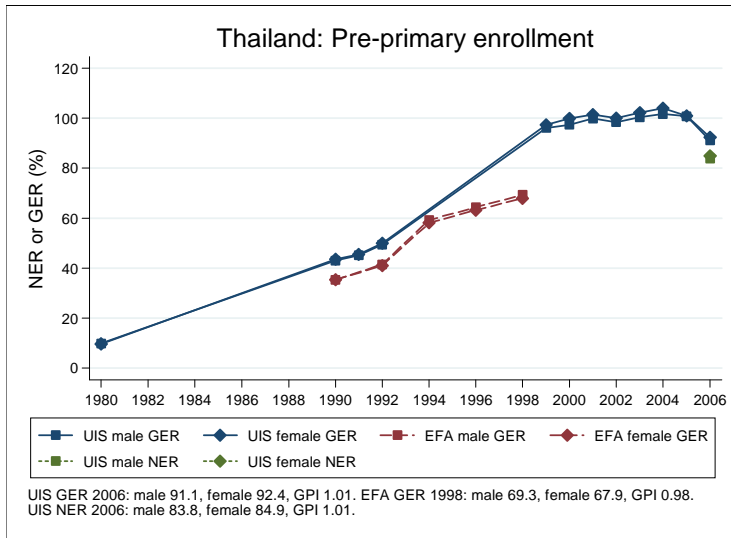

Education statistics: Thailand

UNICEF, Division of Policy and Practice, Statistics and Monitoring Section, www.childinfo.org, May 2008

Administrative data: UNESCO Institute for Statistics

Thailand

Population (1,000)	Total	Male	Female
Preschool age, 2006	2684	1378	1306
Primary school age, 2006	5417	2795	2622
Secondary school age, 2006	5802	2980	2822
Total population, all ages, 2007	63884	31105	32779
Official school age (years)	Entrance age	Graduation age	Duration
Preschool, 2006	3	5	3
Primary school, 2006	6	11	6
Secondary school, 2006	12	17	6
Compulsory education, 2006	6	14	9
Net enrolment ratio (%)	Total	Male	Female
Preschool NER, 2006	84.3	83.8	84.9
Primary school NER, 2006	94.2	94.5	93.9
Secondary school NER, 2006	71.0	67.5	74.7
Gross enrolment ratio (%)	Total	Male	Female
Preschool GER, 2006	91.7	91.1	92.4
Primary school GER, 2006	107.9	107.8	107.9
Secondary school GER, 2006	78.1	74.8	81.5
Entrance and transition (%)	Total	Male	Female
Primary net intake rate			
Primary gross intake rate, 1999	109.5	111.5	107.4
Primary entrants with ECCE			
Transition rate primary-secondary			
Repetition and completion	Total	Male	Female
Primary repetition rate (%), 1999	3.5	3.4	3.5
Secondary repetition rate (%)			
Survival rate to grade 5 (%)			
Survival rate to last primary grade (%)			
Primary completion rate (%), 1999	96.0	96.3	95.8
School life expectancy (years), 2006	11.2	11.0	11.5
Teaching staff	Pupil/teacher ratio	% trained teachers	% female teachers
Preschool, 2006	24.9		78.0
Primary school, 2006	18.3		59.7
Secondary school, 2006	21.7		55.1
Public expenditure per student as % of GDP per capita			
Primary school, 2004	14.1		
Secondary school, 2004	15.5		
Total public expenditure on education			
As % of GDP, 2005	4.2		
As % of total government expenditure, 2005	25.0		