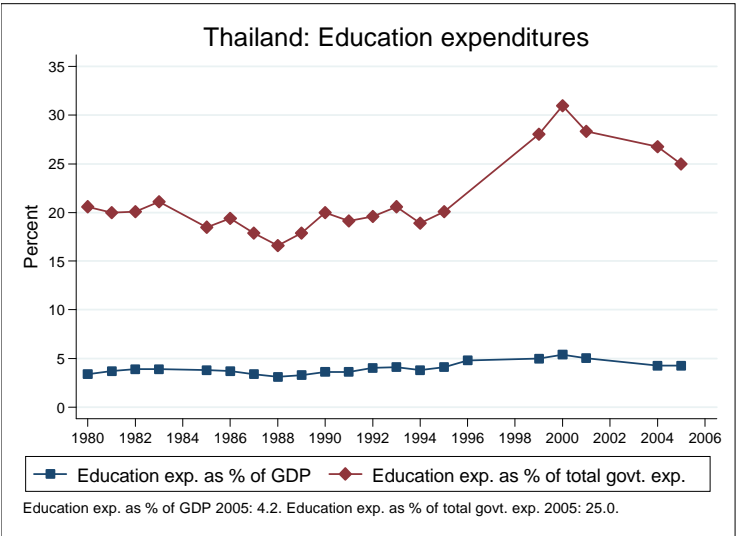

Education statistics: Thailand

UNICEF, Division of Policy and Practice, Statistics and Monitoring Section, www.childinfo.org, May 2008

Administrative data: UNESCO Institute for Statistics

Thailand

Population (1,000)	Total	Male	Female
Preschool age, 2006	2684	1378	1306
Primary school age, 2006	5417	2795	2622
Secondary school age, 2006	5802	2980	2822
Total population, all ages, 2007	63884	31105	32779
Official school age (years)	Entrance age	Graduation age	Duration
Preschool, 2006	3	5	3
Primary school, 2006	6	11	6
Secondary school, 2006	12	17	6
Compulsory education, 2006	6	14	9
Net enrolment ratio (%)	Total	Male	Female
Preschool NER, 2006	84.3	83.8	84.9
Primary school NER, 2006	94.2	94.5	93.9
Secondary school NER, 2006	71.0	67.5	74.7
Gross enrolment ratio (%)	Total	Male	Female
Preschool GER, 2006	91.7	91.1	92.4
Primary school GER, 2006	107.9	107.8	107.9
Secondary school GER, 2006	78.1	74.8	81.5
Entrance and transition (%)	Total	Male	Female
Primary net intake rate			
Primary gross intake rate, 1999	109.5	111.5	107.4
Primary entrants with ECCE			
Transition rate primary-secondary			
Repetition and completion	Total	Male	Female
Primary repetition rate (%), 1999	3.5	3.4	3.5
Secondary repetition rate (%)			
Survival rate to grade 5 (%)			
Survival rate to last primary grade (%)			
Primary completion rate (%), 1999	96.0	96.3	95.8
School life expectancy (years), 2006	11.2	11.0	11.5
Teaching staff	Pupil/teacher ratio	% trained teachers	% female teachers
Preschool, 2006	24.9		78.0
Primary school, 2006	18.3		59.7
Secondary school, 2006	21.7		55.1
Public expenditure per student as % of GDP per capita			
Primary school, 2004	14.1		
Secondary school, 2004	15.5		
Total public expenditure on education			
As % of GDP, 2005	4.2		
As % of total government expenditure, 2005	25.0		